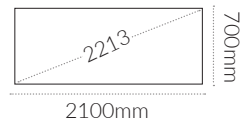

AFRAME 2100MM

Table & Bar Frames

ORIGIN: China **USE:** Indoor **WARRANTY:** 12 Months

DIMENSIONS:

H730mm

 27 kg

H900mm

 27.6 kg

Square: 38 x 38mm

Assembly:

[Standard Instructions -->](#)

[Castor Instructions -->](#)

Frame:

Steel Gauge: 1.5mm

Legs Square: 60mm

Brace Diameter: 20mm