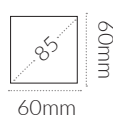

AFRAME 2100MM

Table & Bar Frames

ORIGIN: China **USE:** Indoor **WARRANTY:** 12 Months

DIMENSIONS:

H730mm

 27 kg

H900mm

 27.6 kg

FINISHES:

Mild Steel

Black

AFRAME 2100MM

Table & Bar Frames

SPECIFICATIONS:

Top Brace:

Hole Depth: 38mm

Square: 38 x 38mm

Assembly:

[Standard Instructions -->](#)

[Castor Instructions -->](#)

Frame:

Steel Gauge: 1.5mm

Legs Square: 60mm

Brace Diameter: 20mm