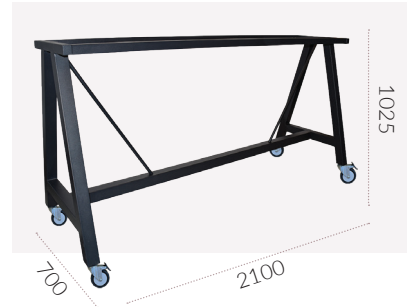

AFRAME 2100MM

Table & Bar Frames

ORIGIN: China **USE:** Indoor **WARRANTY:** 12 Months

DIMENSIONS:

H730mm

 27 kg

H900mm

 27.6 kg

H1025mm

 31.6 kg

H1050mm

 29.6 kg

CODES:

Black - KBBAF21073BK

Black - KBBAF21090BK
- KBBAF21090BKCA

Black - KBBAF210105BK

FINISHES:

Mild Steel

Black

AFRAME 2100MM

Table & Bar Frames

SPECIFICATIONS:

Top Brace:

Hole Depth: 38mm

Square: 38 x 38mm

Assembly:

[Standard Instructions -->](#)

[Castor Instructions -->](#)

Frame:

Steel Gauge: 1.5mm

Legs Square: 60mm

Brace Diameter: 20mm