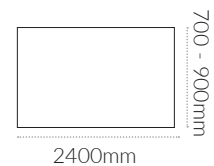

PRODUCT MAINTENANCE:

Powdercoated Mild Steel:

1. Regularly dust surface with damp cloth.
2. Wash with a soft cloth and warm soapy water.
3. Always dry with a lint free cloth.

DO NOT: Use abrasive pads, brushes, or cleaners like steel wool, as it will scratch the surface.

DO NOT: Use powder, concentrated detergents, or silicone-based furniture polishes.

NOTE: Chipping and breaking of the coating may result in deterioration of the product and should be addressed.