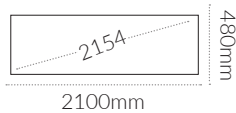

AFRAME 2100MM

Table & Bar Frames

ORIGIN: China **USE:** Indoor **WARRANTY:** 12 Months

DIMENSIONS:

H730mm

 27 kg

H900mm

 27.6 kg

H1025mm

 31.6 kg

H1050mm

 29.6 kg

CODES:

Black - KBBAF21073BK

Black - KBBAF21090BK
- KBBAF21090BKCA

Black - KBBAF210105BK

FINISHES:

Mild Steel

Black

AFRAME 2100MM

Table & Bar Frames

SPECIFICATIONS:

Top Brace:

Hole Depth: 38mm

Square: 38 x 38mm

Assembly:

[Standard Instructions -->](#)

[Castor Instructions -->](#)

Frame:

Steel Gauge: 1.5mm

Legs Square: 60mm

Brace Diameter: 20mm