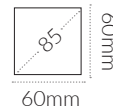

Feet:

Footrail Square: 60mm

Adjustable Footglides: