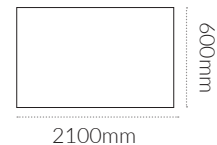

Top:

Minimum:

Overhang: